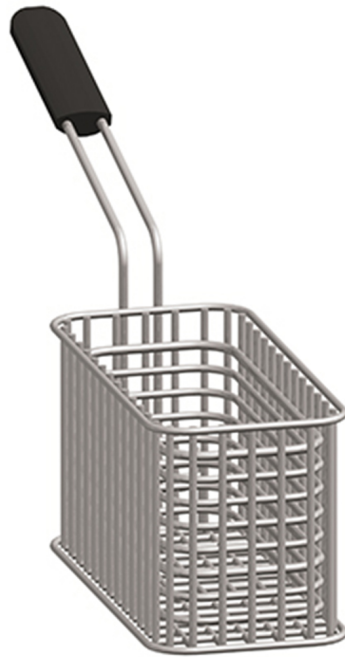

K26439

FRYER BASKET 1/2 - SOLUTION LINE

TECHNICAL SPECIFICATIONS

Width: 310 mm

Depth: 97 mm

Height: 100 mm